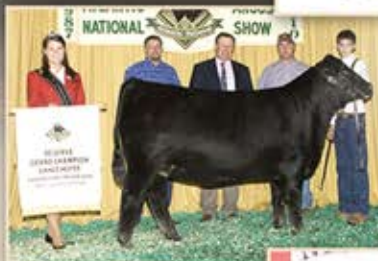

THE ANDERSON'S  
**PLUMCREEK**  
*ANGUS*

PLUM CREEK  
**Vision Quest**  
 39024

Massive is the only way to describe this Dameron First Class son out of the great Cherry Knoll 9024. When you combine a triple-crown winning sire with a champion dam you wind up on a vision quest. Show winning presence with rib shape, substance of bone, great hair, and superior structure. We believe this is a bull with a future.

**Dameron First Class**  
 Cherry Knoll Ark Pride 9024  
 AAA Reg. # 16395753

**Reserve Champion Owned Heifer**  
 2010 Atlantic Nationals  
 Junior Preview Show

**2010 MAJAC Grand Champion Owned Heifer**

**Exceptional Phenotype, Structure, and Performance** all in one package. In just his first calf crop Plum Creek Paradox 161B has demonstrated an uncanny ability to stamp his calves with long extended fronts, huge bone and foot size, and unbelievable hair. His full sisters have been our high sellers on multiple sales and the first progeny sold out of Paradox have resulted in a champion steer and a reserve champion heifer (both out of first calf heifers). The paradox for Paradox was that he was also our highest WDA bull when he was weaned with his contemporaries. Used on heifers with great success. We are very excited about this young sire.